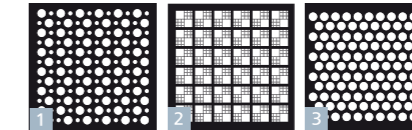

D100. Sky

D100. Night. E04

RANGE CROM: WHITE

Actual colors of finishes may differ slightly from those shown in the brochure image.

■ Standard ■ Optional

WALLS

K01 White

FLOORING

Night. R24 Black circle rubber

Day. R28 Grey circle rubber

Sky. R23 Blue circle rubber

R34 Cobalt Marble rubber

HANDRAILS

Night. P10E04 Black epoxy

Day. P10X12 Mirror shine

Sky. P10E10 Blue epoxy

CEILING

- 1. L11
- 2. L16
- 3. L17
- 4. L18

Finishes

- 1. **Night and day.** E04 Black epoxy
- 2. **Sky.** E10 Blue epoxy
- 3. X12 Steel Mirror finish

MIRRORS

- 1. Width of panel

SKIRTING & CAR ENTRANCES

- 1. **Night.** K04 Black steel
- 2. **Day.** X02 sb satin finish stainless steel
- 3. **Sky.** K10 Blue Atlantic plastic-coated steel